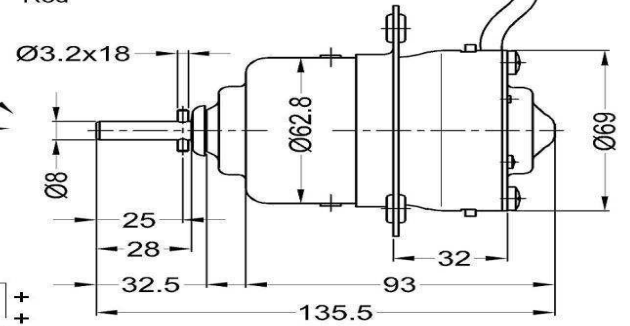

**PART NUMBER : 50012137**

**HEATER MOTORS**

**TECNICAL SPECIFICATIONS**

Operating Voltage	24V	
Number Of Speed	2	
Speed	rpm	2200/3100
Current	A	1.5/2.5
Torgue	Nm	0.05/0.1
Rotational Direction	C.W	
IP Class	IP12	

**CHARACTERISTIC CURVE**

(-) Siyah Black  
Alçak hız Low Speed (+) Gri Grey  
Yüksek hız High Speed (+) Kırmızı Red

Devre şeması  
Wiring diagram