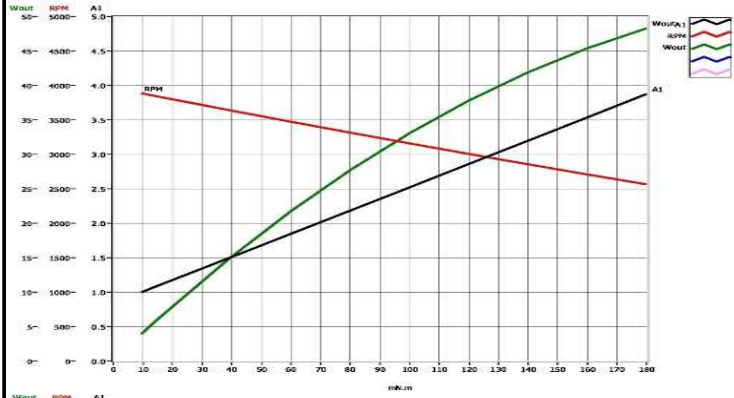

**PART NUMBER : 50012137**

**HEATER MOTORS**

**TECNICAL SPECIFICATIONS**

Operating Voltage	24V	
Number Of Speed	2	
Speed	rpm	2200/3100
Current	A	1.5/2.5
Torgue	Nm	0.05/0.1
Rotational Direction	C.W	
IP Class	IP12	

**CHARACTERISTIC CURVE**

(-) Siyah Black  
Alçak hız Low Speed (+) Gri Grey  
Yüksek hız High Speed (+) Kırmızı Red

Devre şeması  
Wiring diagram