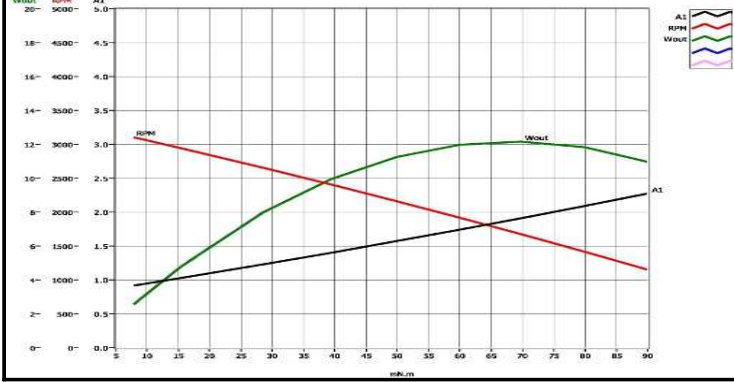

**PART NUMBER : 50012137**

**HEATER MOTORS**

**TECNICAL SPECIFICATIONS**

Operating Voltage	24V	
Number Of Speed	2	
Speed	rpm	2200/3100
Current	A	1.5/2.5
Torgue	Nm	0.05/0.1
Rotational Direction	C.W	
IP Class	IP12	

**CHARACTERISTIC CURVE**

(-) Siyah Black  
Alçak hız Low Speed (+) Gri Grey  
Yüksek hız High Speed (+) Kırmızı Red

Devre şeması  
Wiring diagram