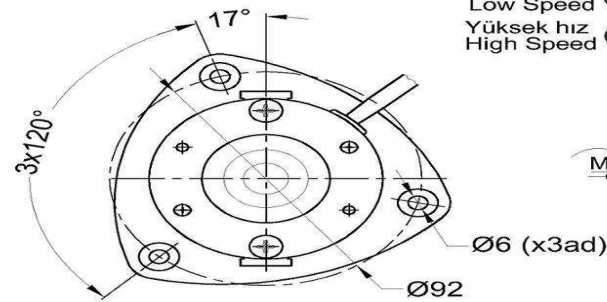

**PART NUMBER : 50012137**

**HEATER MOTORS**

**TECNICAL SPECIFICATIONS**

Operating Voltage	24V	
Number Of Speed	2	
Speed	rpm	2200/3100
Current	A	1.5/2.5
Torgue	Nm	0.05/0.1
Rotational Direction	C.W	
IP Class	IP12	

**CHARACTERISTIC CURVE**

(-) Siyah Black  
Alçak hız Low Speed (+) Gri Grey  
Yüksek hız High Speed (+) Kırmızı Red

Devre şeması  
Wiring diagram