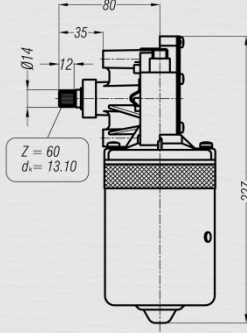

Part Nr. Ürün Kodu	Voltage Gerilim (VDC)	Current Akım (A)	Speed Hız (rpm)	Torque Moment (Nm)	Rotation Dönüş Yolu
50032811	12	4,0 / 6,5	21 / 37	6,0 / 4,0	CCW
50032812AB	24	1,8 / 2,8	24 / 39	6,0 / 3,0	CCW

Bus and Midibus Windscreen Wiper Motor
Otobüs ve Midibüs Silecek Motoru