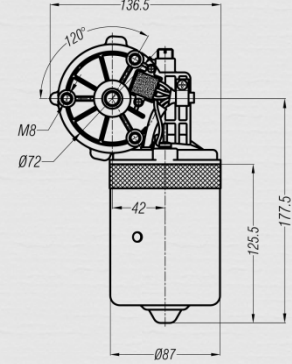

Part Nr. Ürün Kodu	Voltage Gerilim (VDC)	Current Akım (A)	Speed Hız (rpm)	Torque Moment (Nm)	Rotation Dönüş Yolu
50032811	12	4,0 / 6,5	21 / 37	6,0 / 4,0	CCW
50032812AB	24	1,8 / 2,8	24 / 39	6,0 / 3,0	CCW

Bus and Midibus Windscreen Wiper Motor
Otobüs ve Midibüs Silecek Motoru