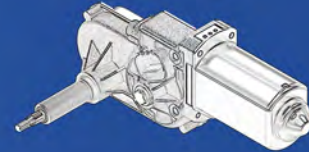

DC MOTORS AND WINDSCREEN
WIPER SYSTEMS

ELECTRIC WIRING HARNESSES
AND CABLES

VEHICLE HEATING AND COOLING
SYSTEMS

HVAC SYSTEM
ACCESSORIES

50
Years