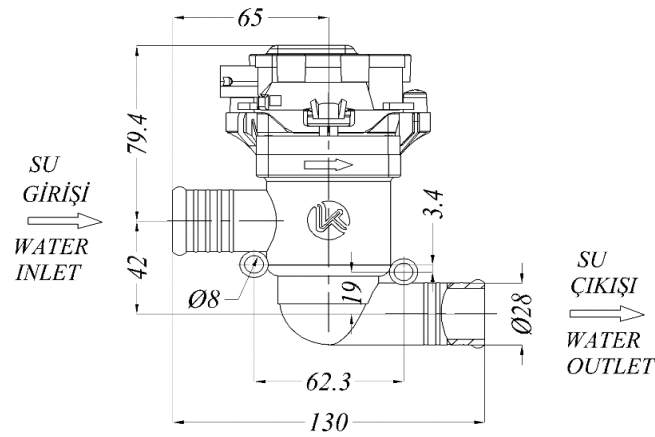

PART NUMBER : 35073840

MOTORIZED WATER VALVE

TECHNICAL SPECIFICATIONS

Operating Voltage	V	24
Permissible Excess Pressure	bar	Max. 2,5
Thermal Range Of Application	°C	-40°C / +110°C
Thermal Range Of Environment	°C	-40°C / +80°C
Potentiometer Resistance	kΩ	4,7
Degree Of Protection	IP	54

DIMENSIONAL DRAWING

SU ÇIKIŞI
WATER OUTLET

CONNECTION DIAGRAM