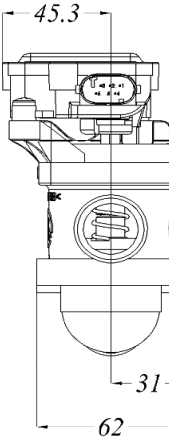

PART NUMBER : 35073840

MOTORIZED WATER VALVE

TECHNICAL SPECIFICATIONS

Operating Voltage	V	24
Permissible Excess Pressure	bar	Max. 2,5
Thermal Range Of Application	°C	-40°C / +110°C
Thermal Range Of Environment	°C	-40°C / +80°C
Potentiometer Resistance	kΩ	4,7
Degree Of Protection	IP	54

DIMENSIONAL DRAWING

SU ÇIKIŞI
WATER OUTLET

CONNECTION DIAGRAM