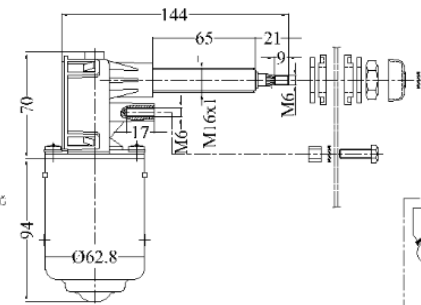

**PART NUMBER : 50012153**

### TECHNICAL SPECIFICATIONS

|                   |     |             |
|-------------------|-----|-------------|
| Operating Voltage |     | 12V         |
| Rotation          |     | C.W         |
| Speed             | rpm | 2950 / 4000 |
| Current           | A   | 3,5 / 6     |
| Torque            | Nm  | 1           |
| Number of Speed   |     | 2           |

### DIMENSIONS

MATING CONNECTOR  
AMP 737021-0