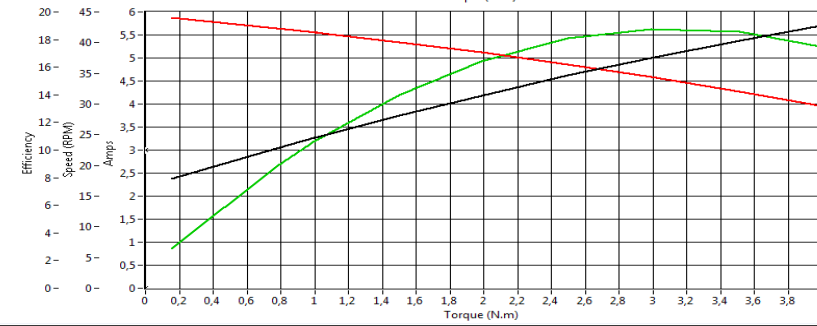

Amps
Speed (RPM)
Efficiency