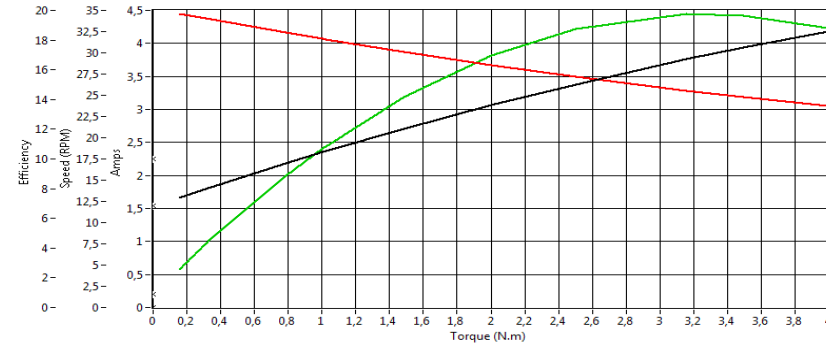

PART NUMBER : 50012153

HEATER AND VENTILATIONS MOTORS

TECHNICAL SPECIFICATIONS

Operating Voltage		12V
Rotation		C.W
Speed	rpm	2950 / 4000
Current	A	3,5 / 6
Torque	Nm	1
Number of Speed		2

Amps
Speed (RPM)
Efficiency