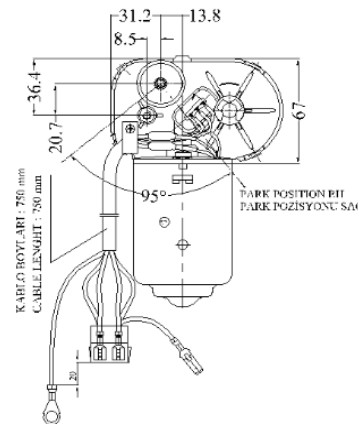

**PART NUMBER : 50012153**

### TECHNICAL SPECIFICATIONS

|                   |     |             |
|-------------------|-----|-------------|
| Operating Voltage |     | 12V         |
| Rotation          |     | C.W         |
| Speed             | rpm | 2950 / 4000 |
| Current           | A   | 3,5 / 6     |
| Torque            | Nm  | 1           |
| Number of Speed   |     | 2           |

### DIMENSIONS

MATING CONNECTOR  
AMP 737021-0