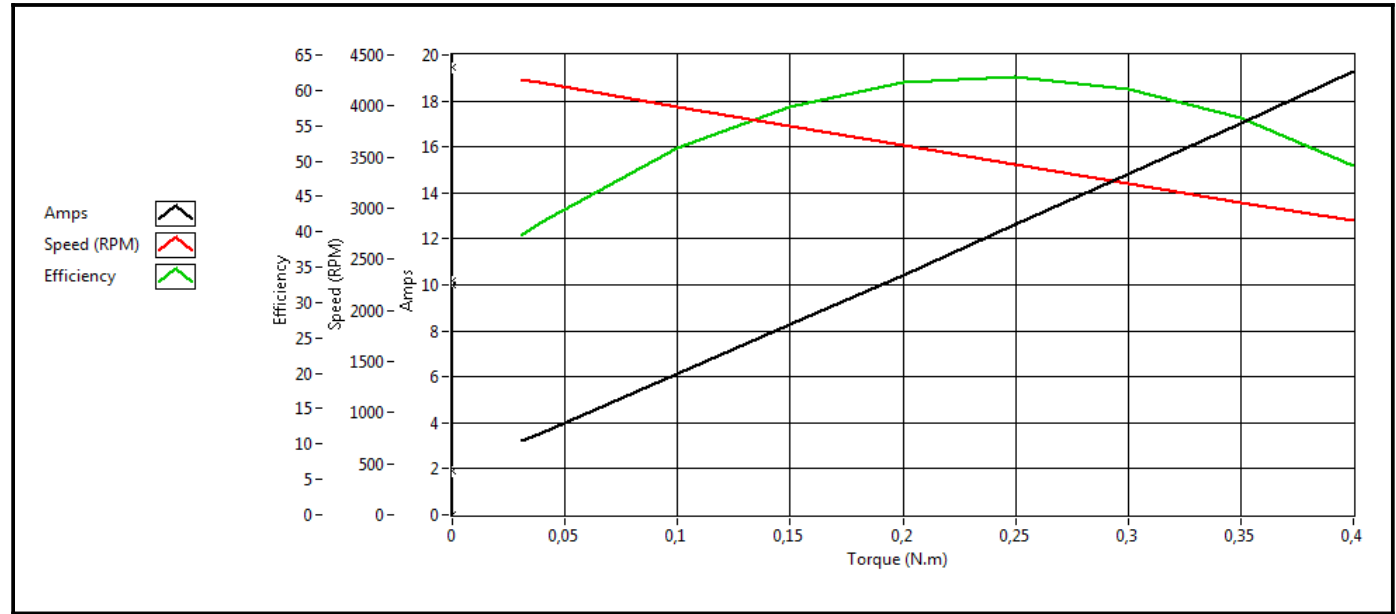

PART NUMBER : 50013443

HEATER MOTORS

TECHNICAL SPECIFICATIONS

Operating Voltage		12V
Rotation		C.W
Speed	rpm	3800
Current	A	11
Torque	Nm	0,2
Number of Speed		1

DIMENSIONS

Devre şeması
Wiring diagram