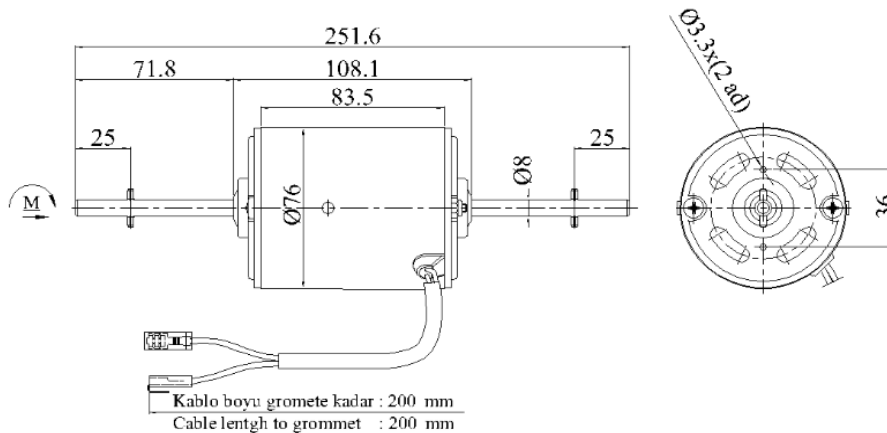

PART NUMBER : 50013443

HEATER MOTORS

TECHNICAL SPECIFICATIONS

Operating Voltage		12V
Rotation		C.W
Speed	rpm	3800
Current	A	11
Torque	Nm	0,2
Number of Speed		1

DIMENSIONS

Devre şeması
Wiring diagram