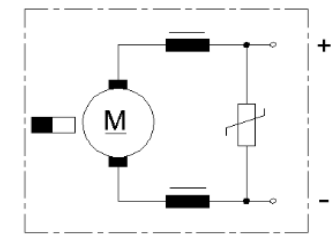

PART NUMBER : 50013443

HEATER MOTORS

TECHNICAL SPECIFICATIONS

Operating Voltage		12V
Rotation		C.W
Speed	rpm	3800
Current	A	11
Torque	Nm	0,2
Number of Speed		1

DIMENSIONS

Devre şeması
Wiring diagram