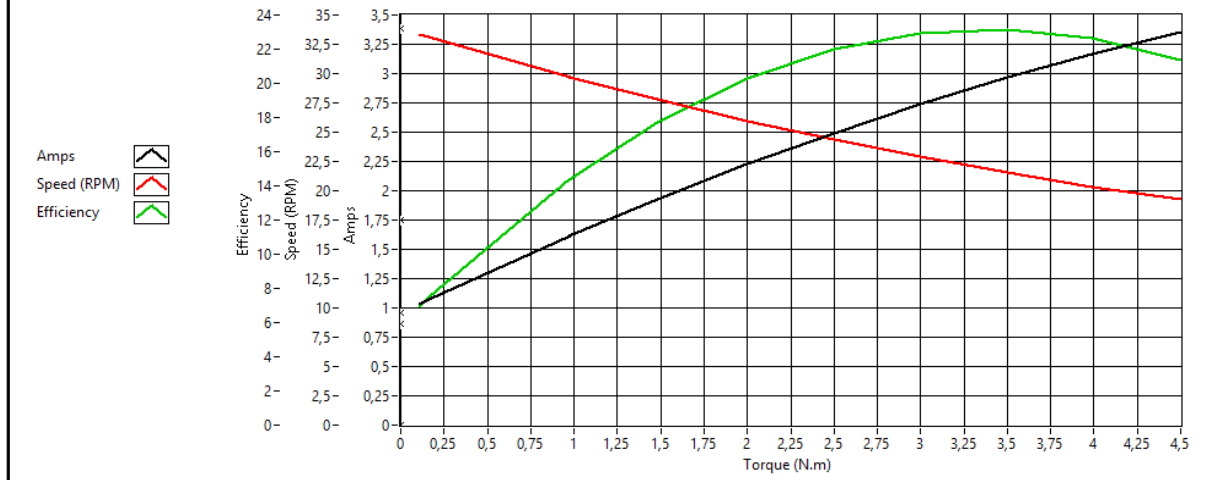

PART NUMBER : 50031362

SELF-OSCILLATING WINDSCREEN WIPER MOTORS

TECHNICAL SPECIFICATIONS

Operating Voltage		12V
Speed	rpm	32
Current	A	1,5
Torque	Nm	1
Sweep Angle		88°

CHARACTERISTIC CURVE

DIMENSIONAL DRAWING