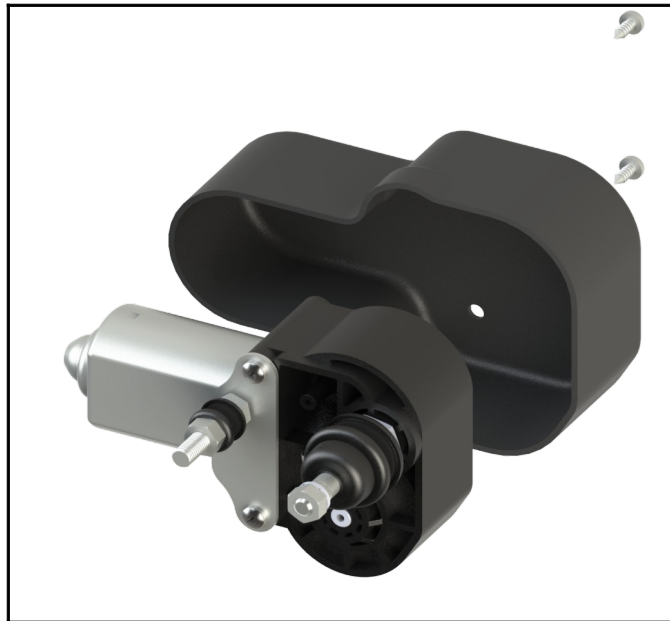

PART NUMBER : 50031362

SELF-OSCILLATING WINDSCREEN WIPER MOTORS

TECHNICAL SPECIFICATIONS

Operating Voltage		12V
Speed	rpm	32
Current	A	1,5
Torque	Nm	1
Sweep Angle		88°

CHARACTERISTIC CURVE

DIMENSIONAL DRAWING