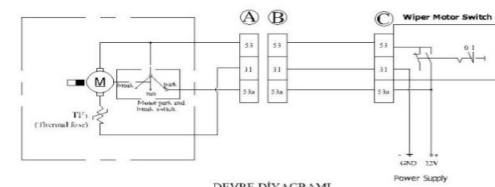

PART NUMBER : 50031366

SELF-OSCILLATING WINDSCREEN WIPER MOTORS

TECHNICAL SPECIFICATIONS

Operating Voltage		12V
Speed	rpm	32
Current	A	1,5
Torque	Nm	1
Sweep Angle		88°

CHARACTERISTIC CURVE

DIMENSIONAL DRAWING