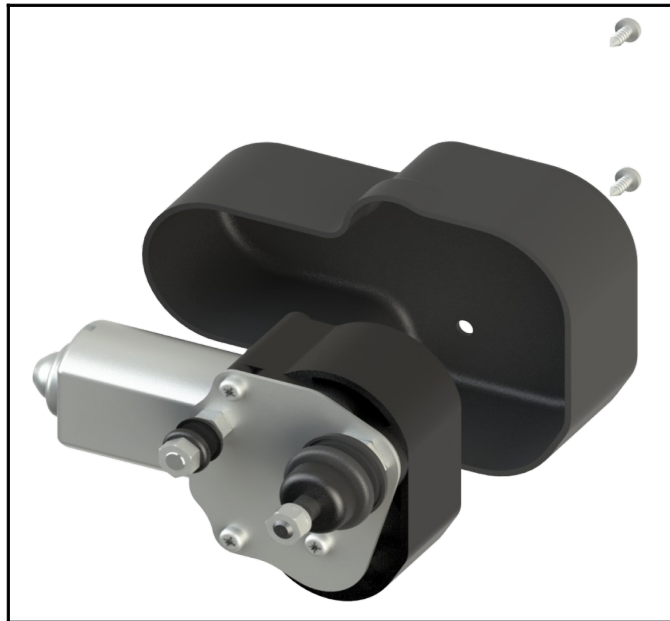

PART NUMBER : 50031366

SELF-OSCILLATING WINDSCREEN WIPER MOTORS

TECHNICAL SPECIFICATIONS

Operating Voltage		12V
Speed	rpm	32
Current	A	1,5
Torque	Nm	1
Sweep Angle		88°

CHARACTERISTIC CURVE

DIMENSIONAL DRAWING

**DEVRE DIYAGRAMI
WIRING DIAGRAM**