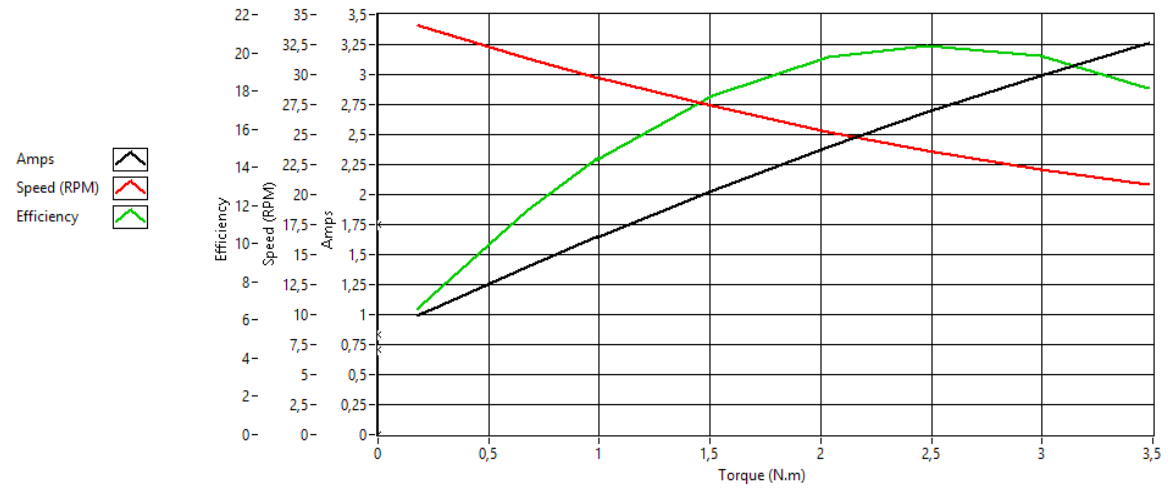

PART NUMBER : 50031366

SELF-OSCILLATING WINDSCREEN WIPER MOTORS

TECHNICAL SPECIFICATIONS

Operating Voltage		12V
Speed	rpm	32
Current	A	1,5
Torque	Nm	1
Sweep Angle		88°

CHARACTERISTIC CURVE

DIMENSIONAL DRAWING