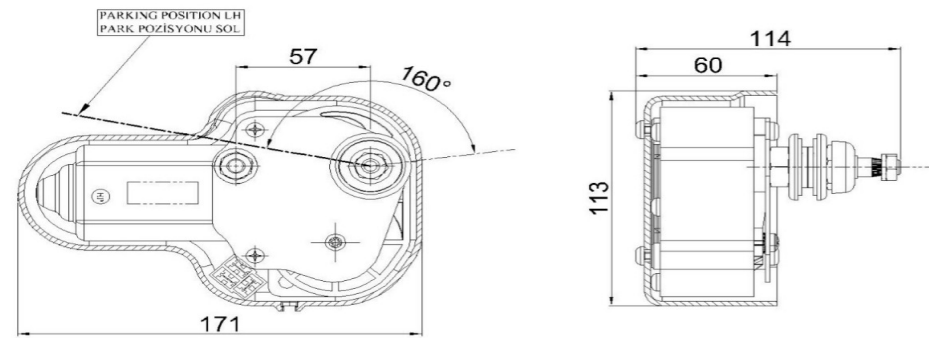

PART NUMBER : 50031366

SELF-OSCILLATING WINDSCREEN WIPER MOTORS

TECHNICAL SPECIFICATIONS

Operating Voltage		12V
Speed	rpm	32
Current	A	1,5
Torque	Nm	1
Sweep Angle		88°

CHARACTERISTIC CURVE

DIMENSIONAL DRAWING

**DEVRE DIYAGRAMI
WIRING DIAGRAM**