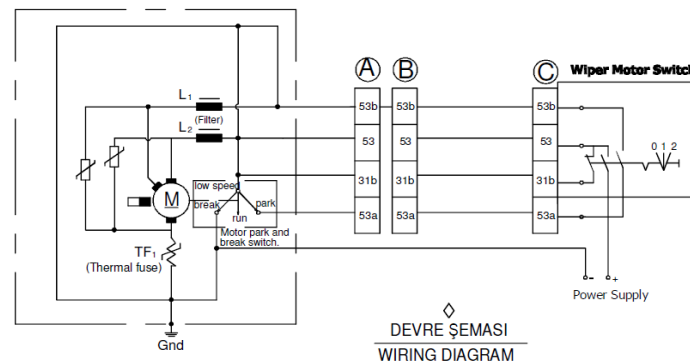

PART NUMBER : 50031396

MINI SELF OSCILATING WIPER MOTOR

TECNICAL SPECIFICATIONS

| | | |
|-------------------|-----|----------------|
| Operatlng Voltage | V | 12 / 24 |
| Number Of Speed | | One or Two |
| Speed | rpm | 30-35 / 40-45 |
| Current | A | 1,5 / 1,0 |
| Rated Torque | N.m | 1,0 |
| Park Posltlon | | LH / RH |
| Sweep Angle | deg | 90 / 130 / 160 |

CHARACTERISTIC CURVE

WIRING DIAGRAM

One Speed

Two Speed

DIMENSIONAL DRAWING