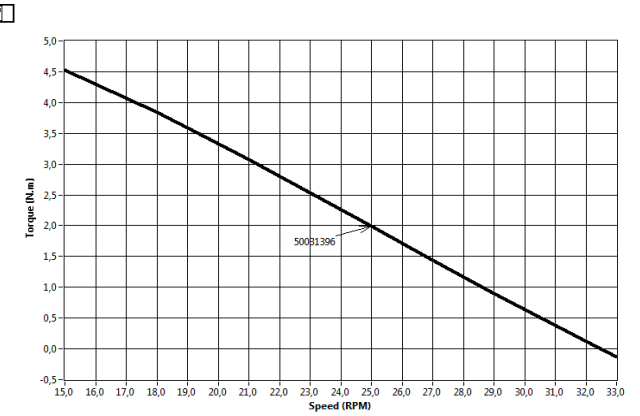

PART NUMBER : 50031396

MINI SELF OSCILATING WIPER MOTOR

TECNICAL SPECIFICATIONS

| | | |
|-------------------|-----|----------------|
| Operatlng Voltage | V | 12 / 24 |
| Number Of Speed | | One or Two |
| Speed | rpm | 30-35 / 40-45 |
| Current | A | 1,5 / 1,0 |
| Rated Torque | N.m | 1,0 |
| Park Posltlon | | LH / RH |
| Sweep Angle | deg | 90 / 130 / 160 |

CHARACTERISTIC CURVE

WIRING DIAGRAM

One Speed

Two Speed

DIMENSIONAL DRAWING