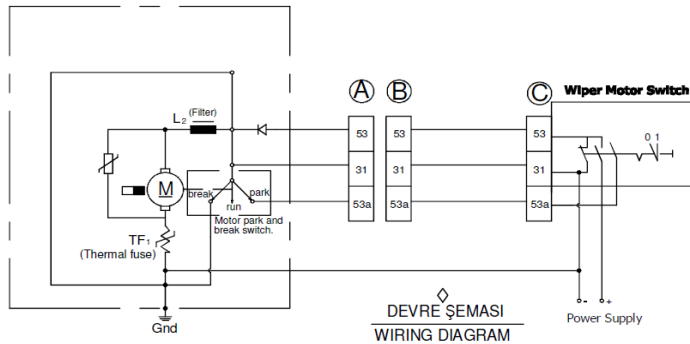

PART NUMBER : 50031396

MINI SELF OSCILATING WIPER MOTOR

TECNICAL SPECIFICATIONS

| | | |
|-------------------|-----|----------------|
| Operatlng Voltage | V | 12 / 24 |
| Number Of Speed | | One or Two |
| Speed | rpm | 30-35 / 40-45 |
| Current | A | 1,5 / 1,0 |
| Rated Torque | N.m | 1,0 |
| Park Posltlon | | LH / RH |
| Sweep Angle | deg | 90 / 130 / 160 |

CHARACTERISTIC CURVE

WIRING DIAGRAM

One Speed

Two Speed

DIMENSIONAL DRAWING