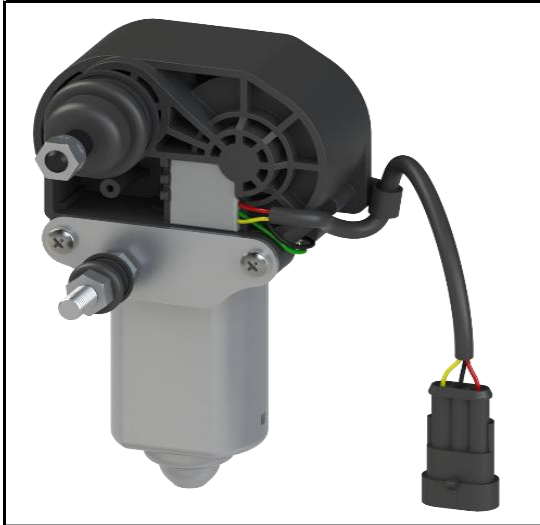

PART NUMBER : 50031396

MINI SELF OSCILATING WIPER MOTOR

TECNICAL SPECIFICATIONS

| | | |
|-------------------|-----|----------------|
| Operatlng Voltage | V | 12 / 24 |
| Number Of Speed | | One or Two |
| Speed | rpm | 30-35 / 40-45 |
| Current | A | 1,5 / 1,0 |
| Rated Torque | N.m | 1,0 |
| Park Posltlon | | LH / RH |
| Sweep Angle | deg | 90 / 130 / 160 |

CHARACTERISTIC CURVE

WIRING DIAGRAM

One Speed

Two Speed

DIMENSIONAL DRAWING