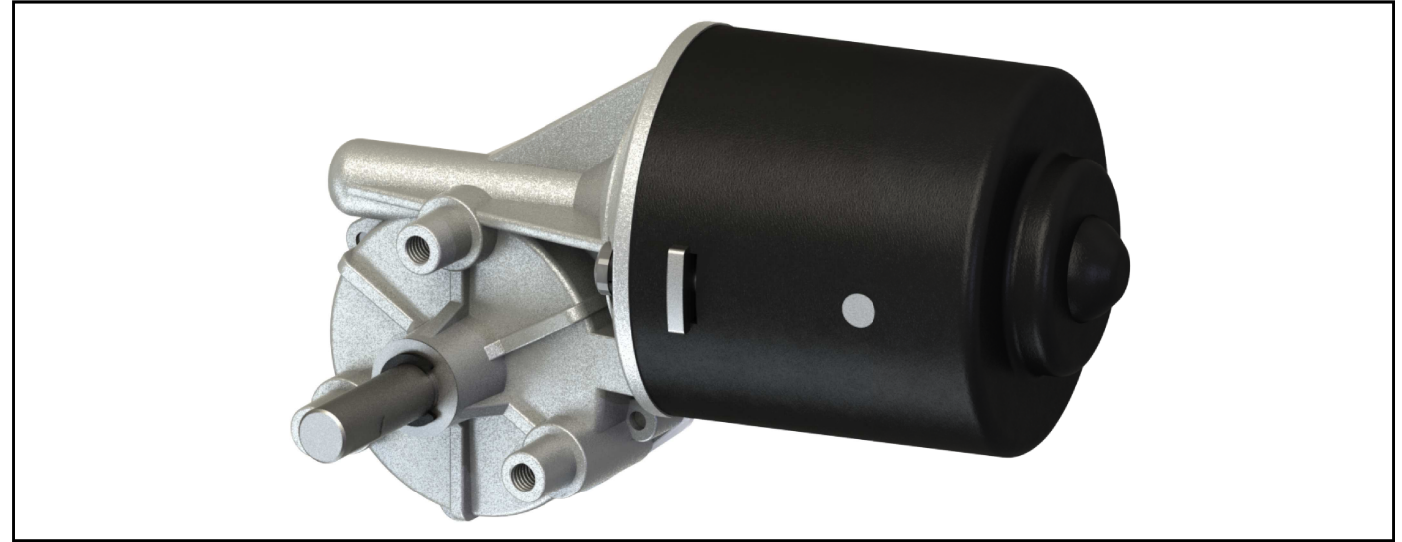

**PART NUMBER : 50031412**

**UNIVERSAL DC MOTOR WITH GEAR ASSEMBLY**

**TECNICAL SPECIFICATIONS**

Operating Voltage	V	12
Number Of Speed		1
Speed	rpm	48
Current	A	4
Torgue	N.m	2
Rotational Direction		C.C.W
IP Class	IP	23

**CHARACTERISTIC CURVE**

**DIMENSIONAL DRAWING**

KABLO BOYU: 380 mm.  
CABLE LENGTH

**CONNECTION DIAGRAM**