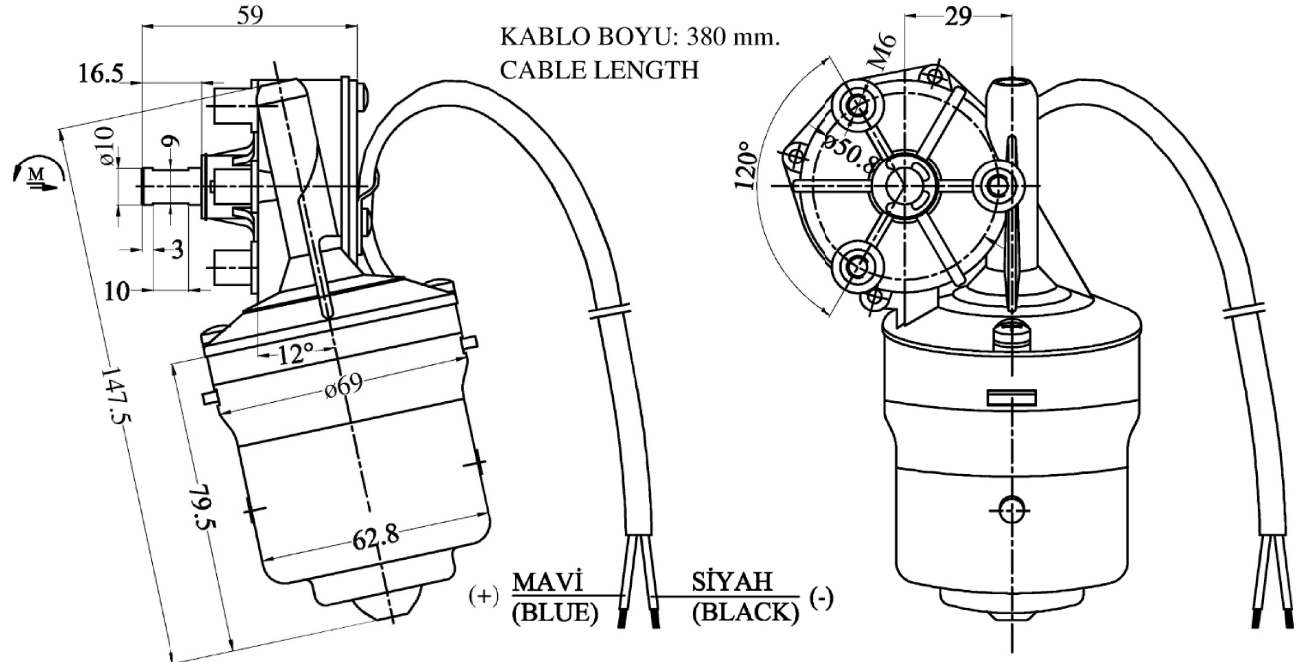

**PART NUMBER : 50031412**

**UNIVERSAL DC MOTOR WITH GEAR ASSEMBLY**

**TECNICAL SPECIFICATIONS**

Operating Voltage	V	12
Number Of Speed		1
Speed	rpm	48
Current	A	4
Torgue	N.m	2
Rotational Direction		C.C.W
IP Class	IP	23

**CHARACTERISTIC CURVE**

**DIMENSIONAL DRAWING**

KABLO BOYU: 380 mm.  
CABLE LENGTH

**CONNECTION DIAGRAM**