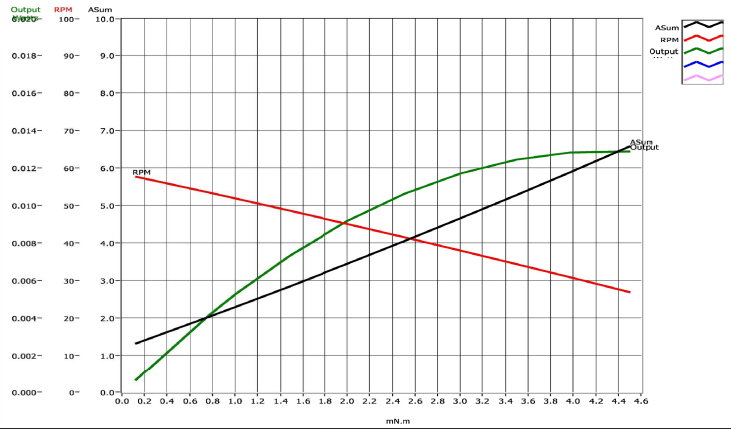

**PART NUMBER : 50031412**

**UNIVERSAL DC MOTOR WITH GEAR ASSEMBLY**

**TECNICAL SPECIFICATIONS**

Operating Voltage	V	12
Number Of Speed		1
Speed	rpm	48
Current	A	4
Torgue	N.m	2
Rotational Direction		C.C.W
IP Class	IP	23

**CHARACTERISTIC CURVE**

**DIMENSIONAL DRAWING**

KABLO BOYU: 380 mm.  
CABLE LENGTH

**CONNECTION DIAGRAM**