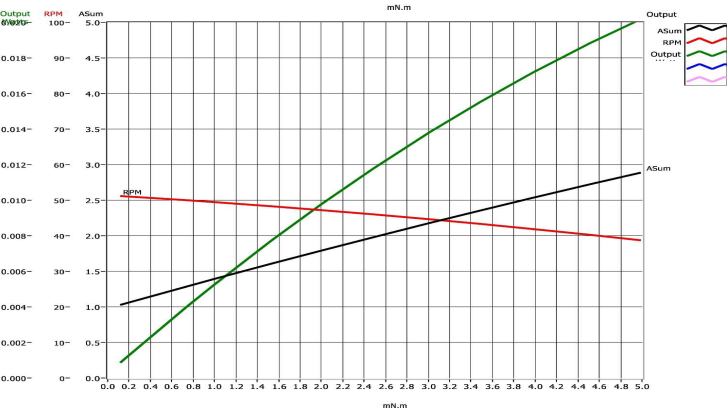

PART NUMBER : 50032309

WIPER MOTOR

TECNICAL SPECIFICATIONS

Operating Voltage	V	24
Number Of Speed		24
Speed	rpm	39 / 47
Current	A	1.4 / 2.0
Torgue	N.m	1.0
Rotational Direction		C.C.W
IP Class		IP23

CHARACTERISTIC CURVE

DIMENSIONAL DRAWING