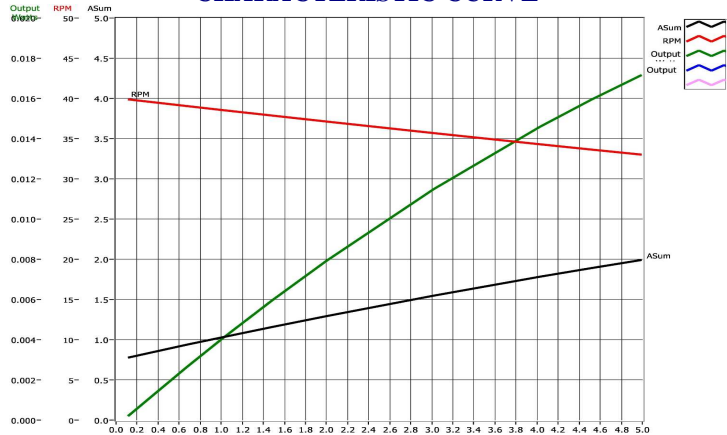

PART NUMBER : 50032309

WIPER MOTOR

TECNICAL SPECIFICATIONS

Operating Voltage	V	24
Number Of Speed		24
Speed	rpm	39 / 47
Current	A	1.4 / 2.0
Torgue	N.m	1.0
Rotational Direction		C.C.W
IP Class		IP23

CHARACTERISTIC CURVE

DIMENSIONAL DRAWING