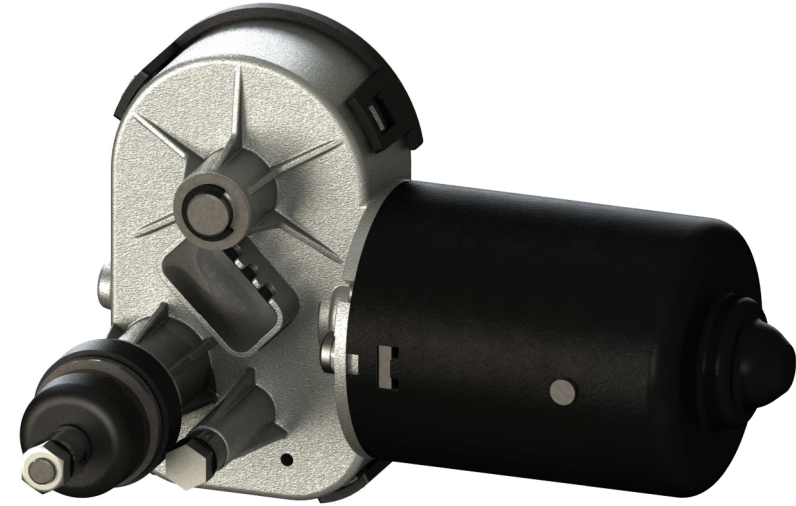

PART NUMBER : 50032309

WIPER MOTOR

TECNICAL SPECIFICATIONS

Operating Voltage	V	24
Number Of Speed		24
Speed	rpm	39 / 47
Current	A	1.4 / 2.0
Torgue	N.m	1.0
Rotational Direction		C.C.W
IP Class		IP23

CHARACTERISTIC CURVE