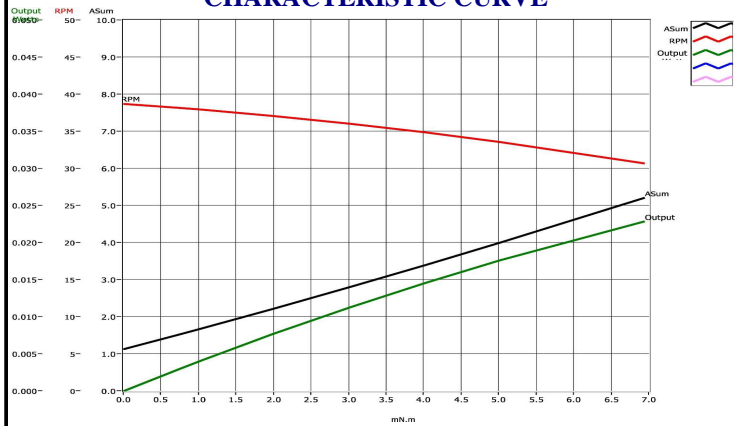

**PART NUMBER : 50032555**

**WIPER MOTOR**

**TECNICAL SPECIFICATIONS**

Operating Voltage	V	12
Number Of Speed		2
Speed	rpm	39 / 50
Current	A	2.5 / 4.0
Torgue	N.m	3.0
Rotational Direction		C.C.W
IP Class		IP23

**CHARACTERISTIC CURVE**

**DIMENSIONAL DRAWING**