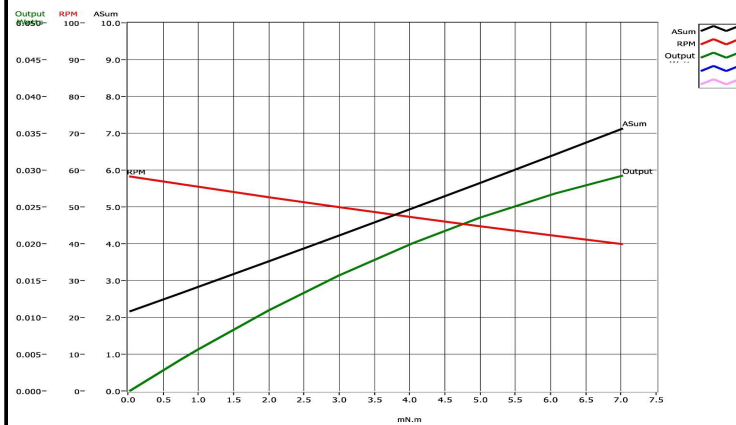

**PART NUMBER : 50032555**

**WIPER MOTOR**

**TECNICAL SPECIFICATIONS**

Operating Voltage	V	12
Number Of Speed		2
Speed	rpm	39 / 50
Current	A	2.5 / 4.0
Torgue	N.m	3.0
Rotational Direction		C.C.W
IP Class		IP23

**CHARACTERISTIC CURVE**

**DIMENSIONAL DRAWING**