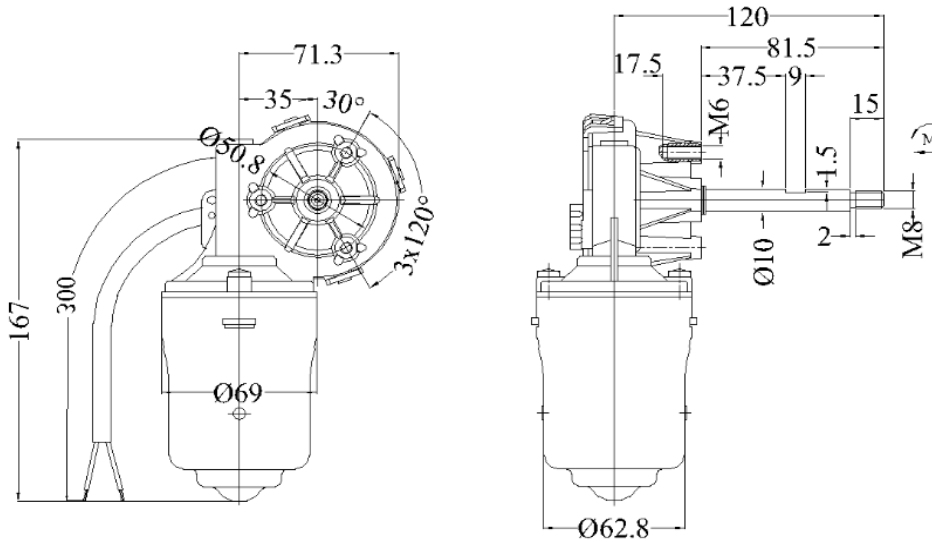

PART NUMBER : 50051621

GREASE PUMP MOTOR

TECHNICAL SPECIFICATIONS

Operating Voltage		12V
Rotation		C.C.W
Speed	rpm	17
Current	A	1,7
Torque	Nm	3
Number of Speed		1

DIMENSIONS

Devre şeması
Wiring Diagram