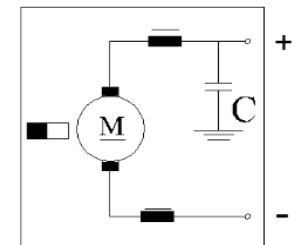

PART NUMBER : 50051621

GREASE PUMP MOTOR

TECHNICAL SPECIFICATIONS

Operating Voltage		12V
Rotation		C.C.W
Speed	rpm	17
Current	A	1,7
Torque	Nm	3
Number of Speed		1

DIMENSIONS

Devre şeması
Wiring Diagram