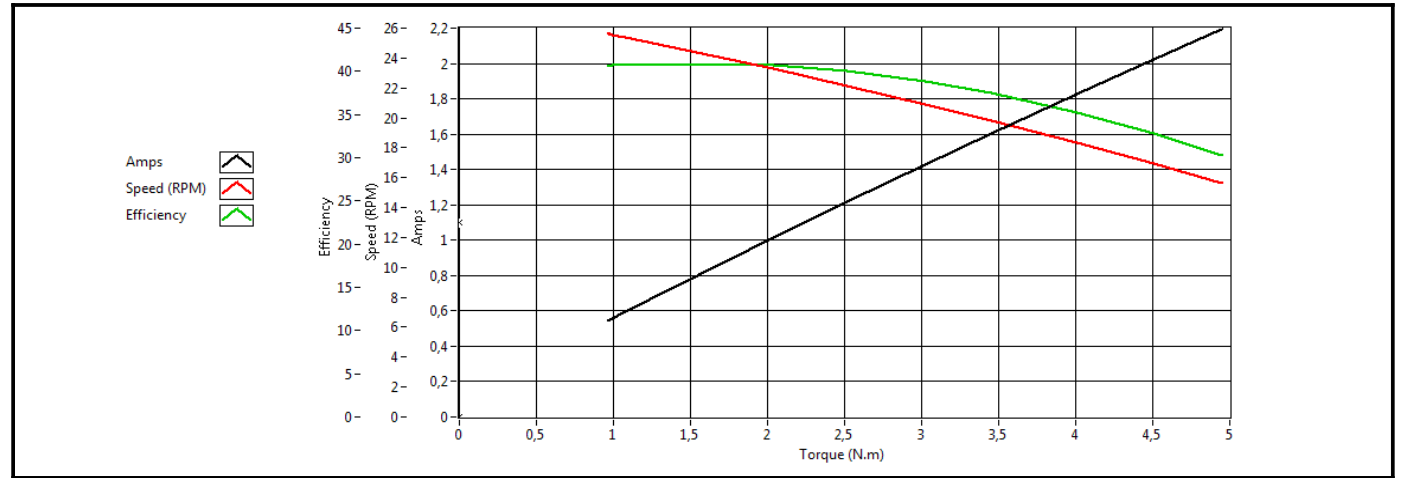

PART NUMBER : 50051621

GREASE PUMP MOTOR

TECHNICAL SPECIFICATIONS

Operating Voltage		12V
Rotation		C.C.W
Speed	rpm	17
Current	A	1,7
Torque	Nm	3
Number of Speed		1

DIMENSIONS

Devre şeması
Wiring Diagram