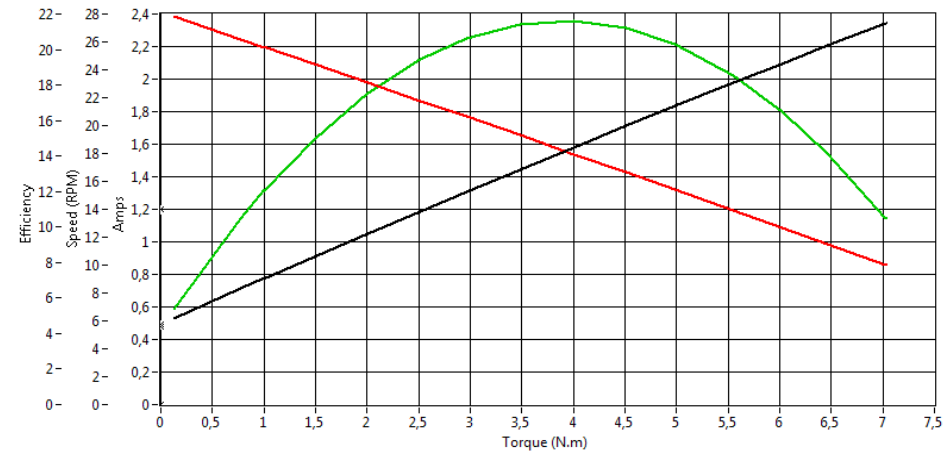

PART NUMBER : 50051622

GREASE PUMP MOTOR

TECHNICAL SPECIFICATIONS

Operating Voltage		24V
Rotation		C.C.W
Speed	rpm	19
Current	A	1,2
Torque	Nm	3
Number of Speed		1

Amps 
Speed (RPM) 
Efficiency 

DIMENSIONS

Devre şeması
Wiring Diagram