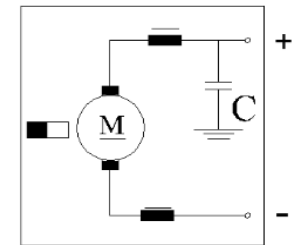

PART NUMBER : 50051622

GREASE PUMP MOTOR

TECHNICAL SPECIFICATIONS

Operating Voltage		24V
Rotation		C.C.W
Speed	rpm	19
Current	A	1,2
Torque	Nm	3
Number of Speed		1

Amps 
Speed (RPM) 
Efficiency 

DIMENSIONS

Devre şeması
Wiring Diagram