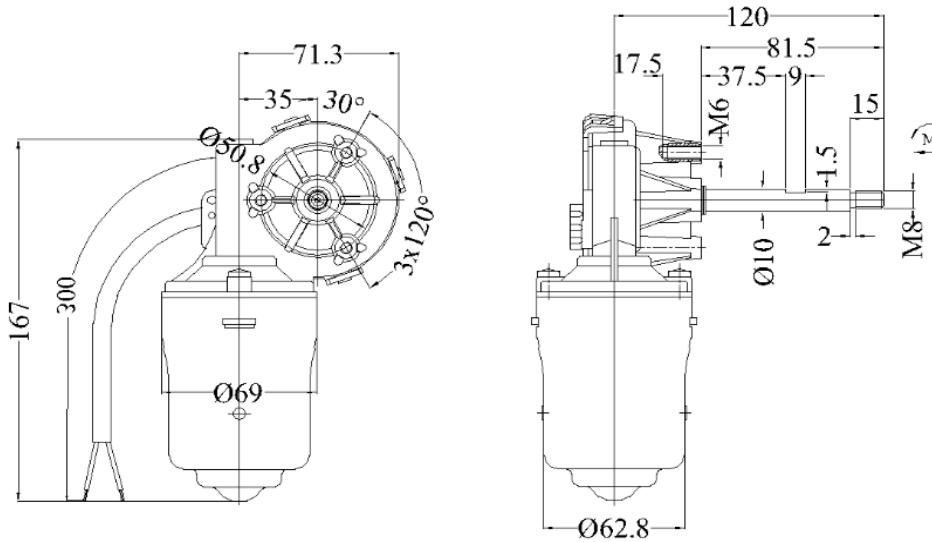

PART NUMBER : 50051622

GREASE PUMP MOTOR

TECHNICAL SPECIFICATIONS

Operating Voltage		24V
Rotation		C.C.W
Speed	rpm	19
Current	A	1,2
Torque	Nm	3
Number of Speed		1

Amps 
Speed (RPM) 
Efficiency 

DIMENSIONS

Devre şeması
Wiring Diagram