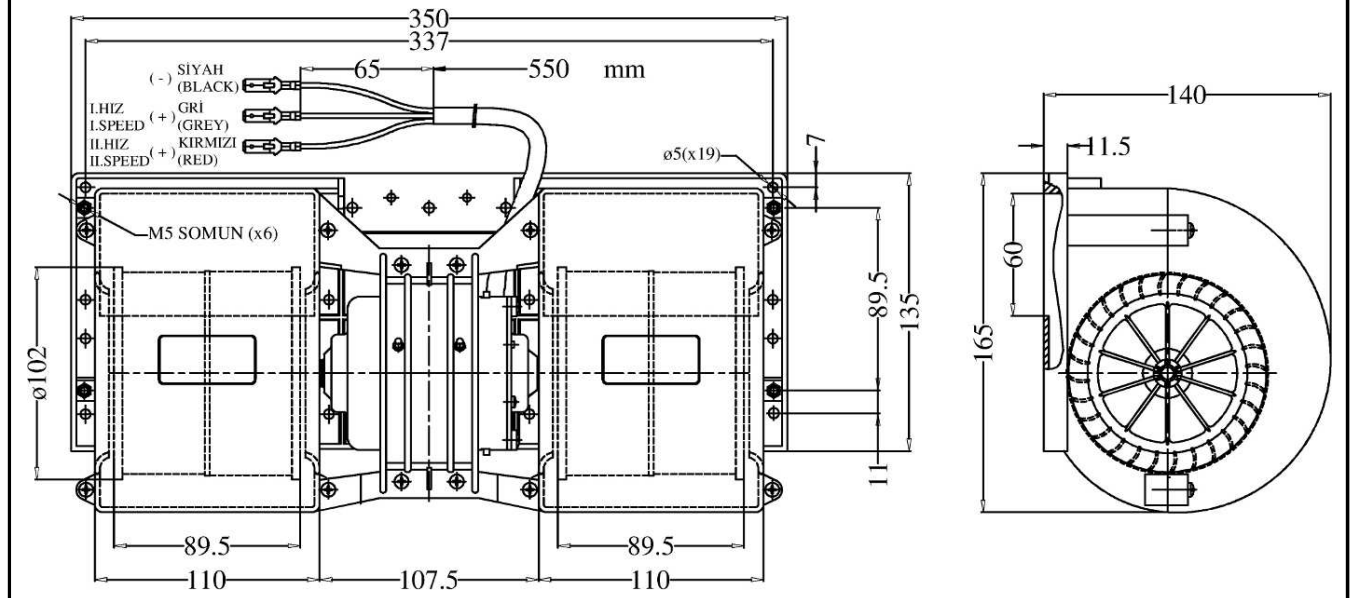

PART NUMBER :53714102

UNIVERSAL DOUBLE SCROLL AIR BLOWER

TECHNICAL SPECIFICATIONS

Operating / Test Voltage	V	12 / 13
Number Of Speed		2
Volumetric Flow	Q	380 / 650
Speed	rpm	1400 / 2100
Current	A	2.8 / 5.2
Noise	dBA	55 / 65
Vibrations	VbG	1.5 / 2.5

CHARACTERISTIC SPECIFICATIONS

CURRENT (A)	STATIC PRESSURE (mmH ₂ O)	AIRFLOW (m ³ /h)

DIMENSIONAL DRAWING

CONNECTION DIAGRAM