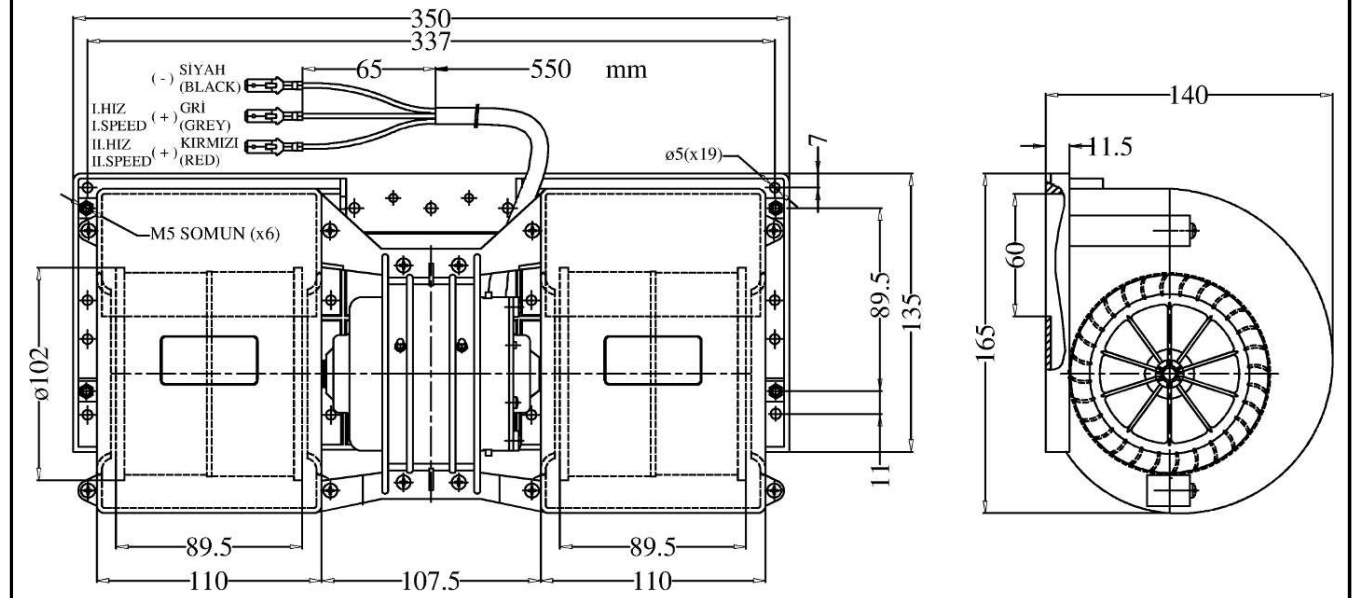

PART NUMBER :53714120

UNIVERSAL DOUBLE SCROLL AIR BLOWER

TECHNICAL SPECIFICATIONS

| | | |
|--------------------------|-----|-------------|
| Operating / Test Voltage | V | 24 / 26 |
| Number Of Speed | | 2 |
| Volumetric Flow | Q | 420 / 750 |
| Speed | rpm | 1600 / 2600 |
| Current | A | 1.7 / 3.5 |
| Noise | dBA | 65 / 72 |
| Vibrations | VbG | 1.5 / 2 |

CHARACTERISTIC SPECIFICATIONS

| CURRENT (A) | STATIC PRESSURE (mmH ₂ O) | AIRFLOW (m ³ /h) |
|----------------|--|--------------------------------|
| | | |
| | | |
| | | |
| | | |
| | | |
| | | |

DIMENSIONAL DRAWING

CONNECTION DIAGRAM