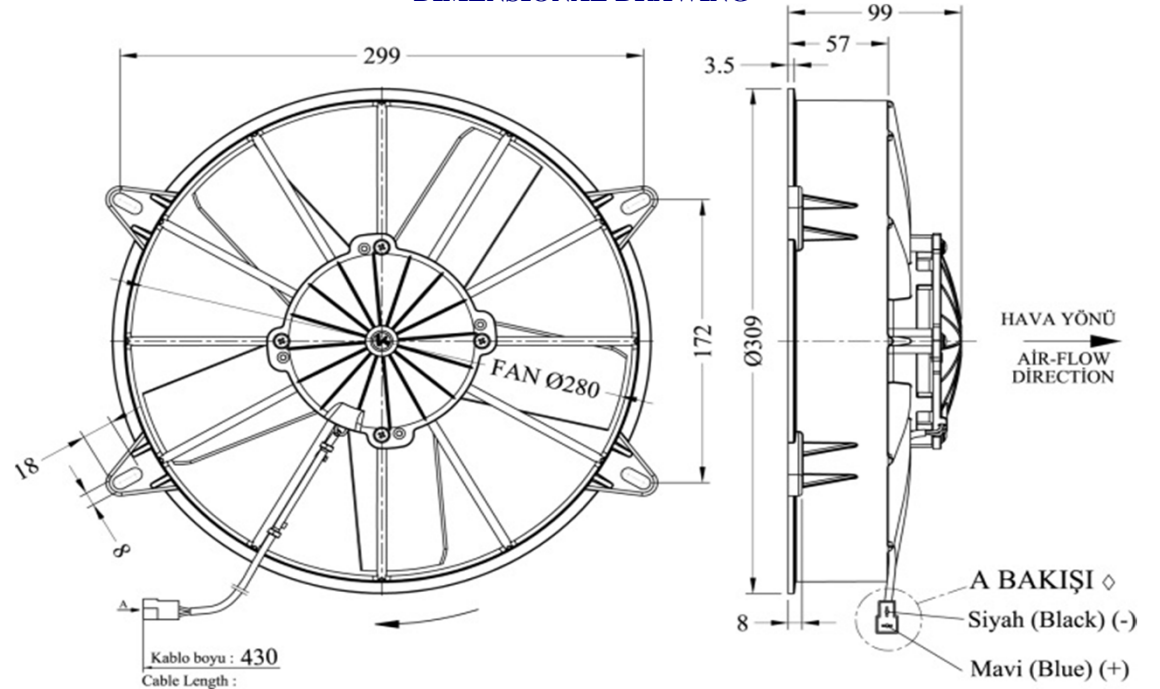

PART NUMBER : 53811312

STRAIGHT BLADE AXIAL AIR BLOWER (SUCTION)

TECHNICAL SPECIFICATIONS

Operating Voltage	V	12
Number Of Speed		1
Volumetric Flow	Q	1700
Speed	rpm	2600
Current	A	7.5
Noise	dB(A)	85
Vibrations	VbG	3

DIMENSIONAL DRAWING

CONNECTION DIAGRAM