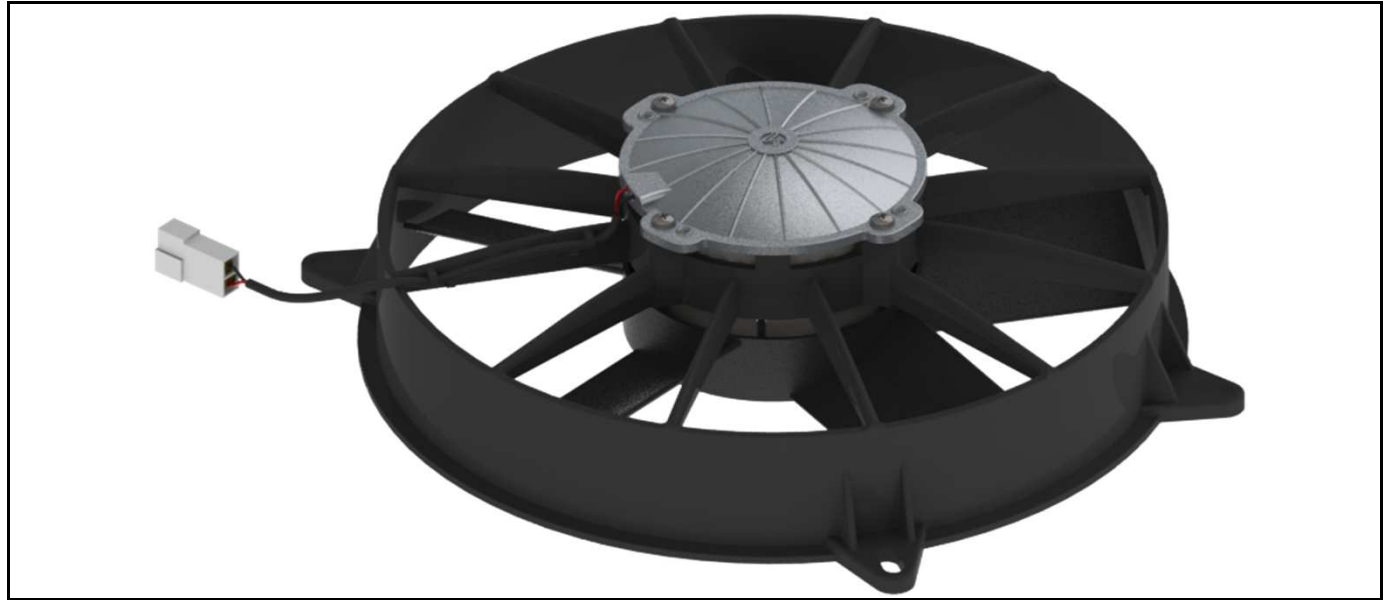

PART NUMBER : 53811324

STRAIGHT BLADE AXIAL AIR BLOWER (SUCTION)

TECHNICAL SPECIFICATIONS

Operating Voltage	V	24
Number Of Speed		1
Volumetric Flow	Q	2000
Speed	rpm	3000
Current	A	4.5
Noise	dBA	85
Vibrations	VbG	3

CHARACTERISTIC SPECIFICATIONS

CURRENT (A)	STATIC PRESSURE (mmH₂O)	AIRFLOW (m³/h)
4.62	0	2040
4.72	1.22	1967
4.91	2.96	1827
5.05	5.71	1552
5.19	10.20	1198
5.43	14.17	764
6.23	21.21	436
6.62	27.94	167
6.78	30.79	0