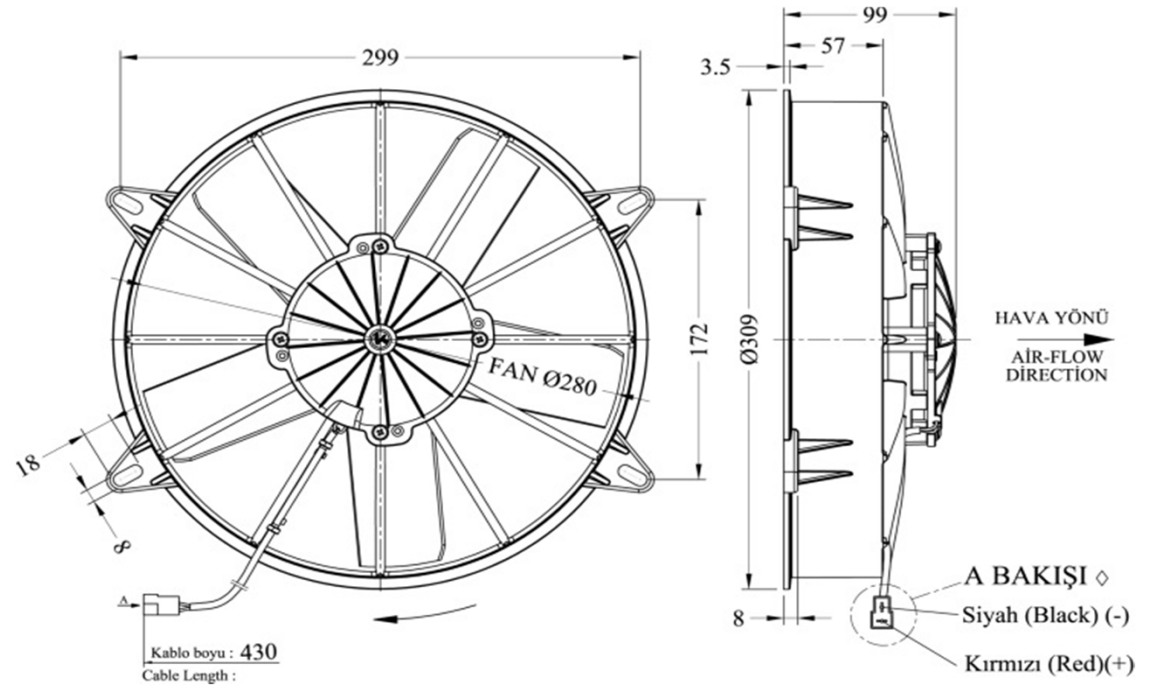

PART NUMBER : 53811324

STRAIGHT BLADE AXIAL AIR BLOWER (SUCTION)

TECHNICAL SPECIFICATIONS

Operating Voltage	V	24
Number Of Speed		1
Volumetric Flow	Q	2000
Speed	rpm	3000
Current	A	4.5
Noise	dBA	85
Vibrations	VbG	3

DIMENSIONAL DRAWING

CONNECTION DIAGRAM