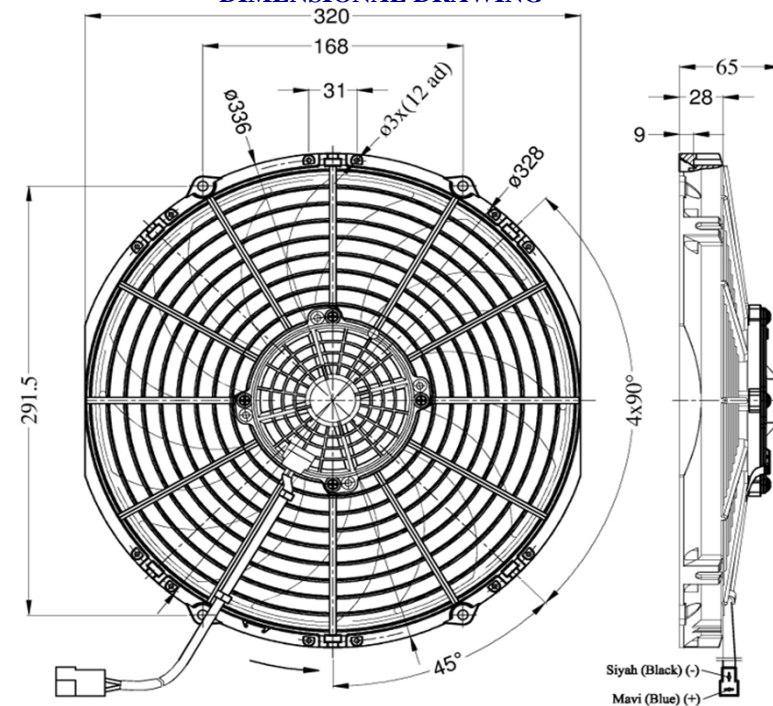

PART NUMBER : 53812110

S- BLADE AXIAL AIR BLOWER (LONG LIFE -LL)

TECHNICAL SPECIFICATIONS

Operating / Test Voltage	V	12 / 13
Number Of Speed		1
Volumetric Flow	Q	1700
Speed	rpm	2350
Current	A	Min 6.8/ Max 8.4
Noise	dBA	75
Vibrations	mm/s	1,5

CHARACTERISTIC SPECIFICATIONS

CURRENT (A)	STATIC PRESSURE (mmH ₂ O)	AIRFLOW (m ³ /h)

DIMENSIONAL DRAWING

CONNECTION DIAGRAM