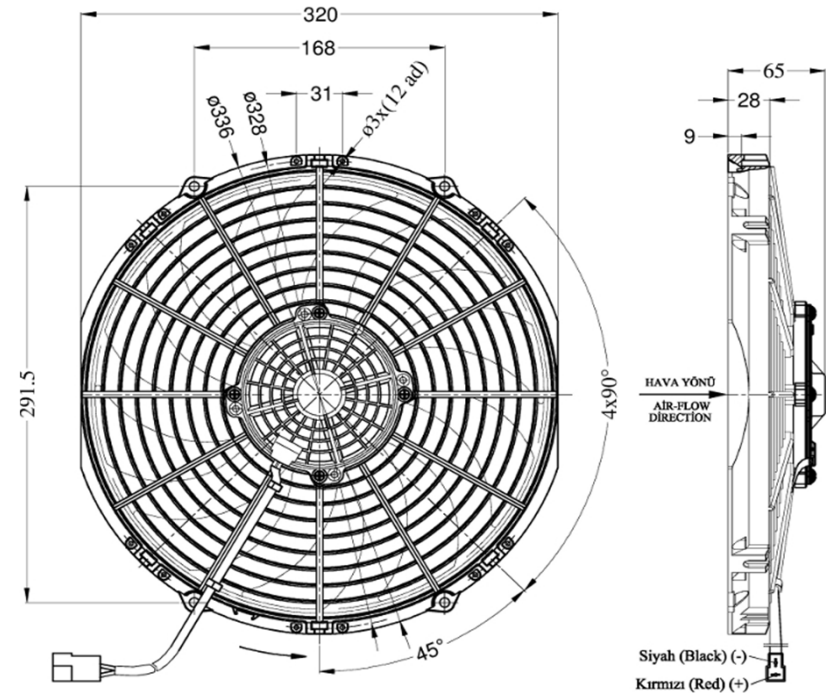

PART NUMBER : 53812111

S- BLADE AXIAL AIR BLOWER (LONG LIFE - LL)

TECHNICAL SPECIFICATIONS

Operating / Test Voltage	V	24 / 26
Number Of Speed		1
Volumetric Flow	Q	1200
Speed	rpm	2400
Current	A	Min 3.3/ Max 4.3
Noise	dBA	75
Vibrations	mm/s	1,5

CHARACTERISTIC SPECIFICATIONS

CURRENT (A)	STATIC PRESSURE (mmH ₂ O)	AIRFLOW (m ³ /h)

DIMENSIONAL DRAWING

CONNECTION DIAGRAM