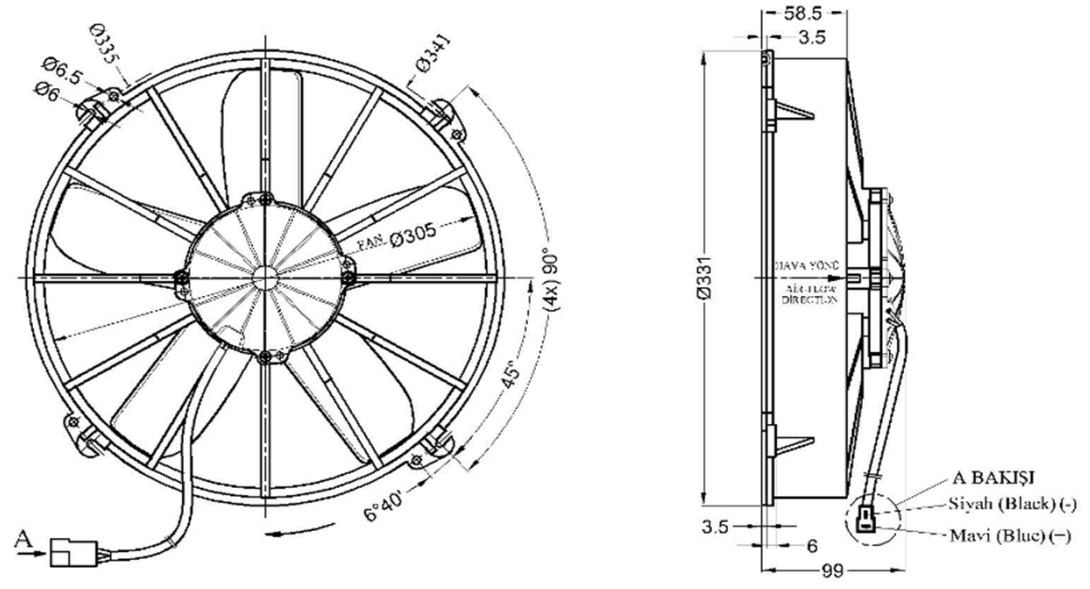

PART NUMBER : 53812210

STRAIGHT BLADE AXIAL AIR BLOWER

TECHNICAL SPECIFICATIONS

Operating / Test Voltage	V	12 / 13
Number Of Speed		1
Volumetric Flow	Q	2300
Speed	rpm	2600
Current	A	Min 6/ Max 8
Noise	dBA	85
Vibrations	mm/s	2.5

CHARACTERISTIC SPECIFICATIONS

CURRENT (A)	STATIC PRESSURE (mmH ₂ O)	AIRFLOW (m ³ /h)

DIMENSIONAL DRAWING

CONNECTION DIAGRAM