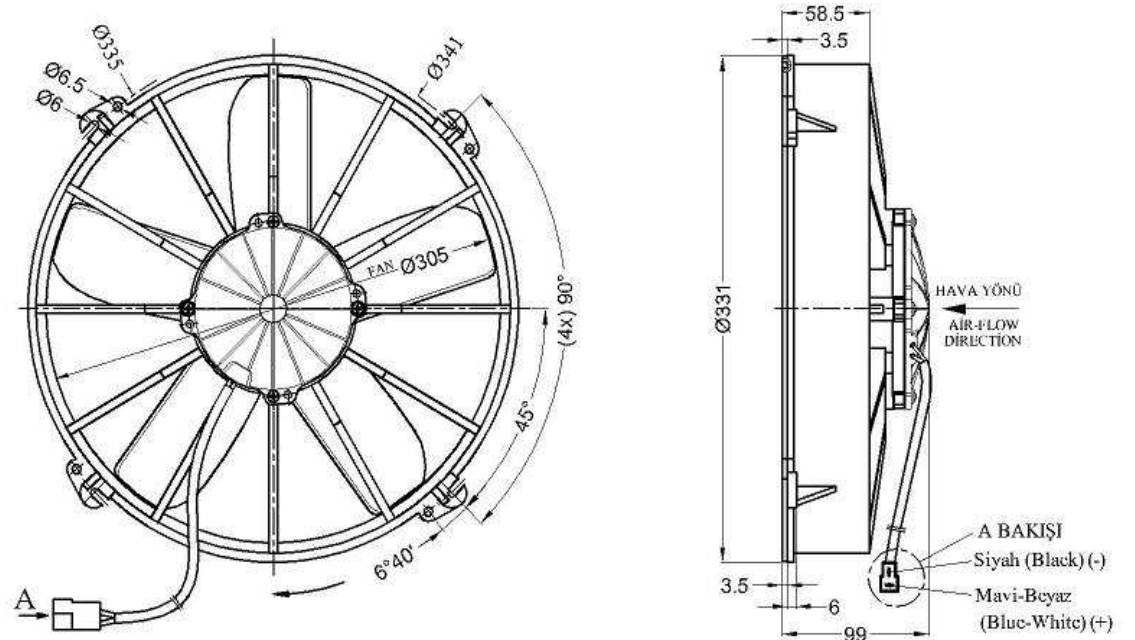

PART NUMBER :53812220

STRAIGHT BLADE AXIAL AIR BLOWER

TECHNICAL SPECIFICATIONS

Operating / Test Voltage	V	12 / 13
Number Of Speed		1
Volumetric Flow	Q	2200
Speed	rpm	2600
Current	A	Min 7.4/ Max 9
Noise	dBA	90
Vibrations	mm/s	2.5

CHARACTERISTIC SPECIFICATIONS

CURRENT (A)	STATIC PRESSURE (mmH ₂ O)	AIRFLOW (m ³ /h)

DIMENSIONAL DRAWING

CONNECTION DIAGRAM