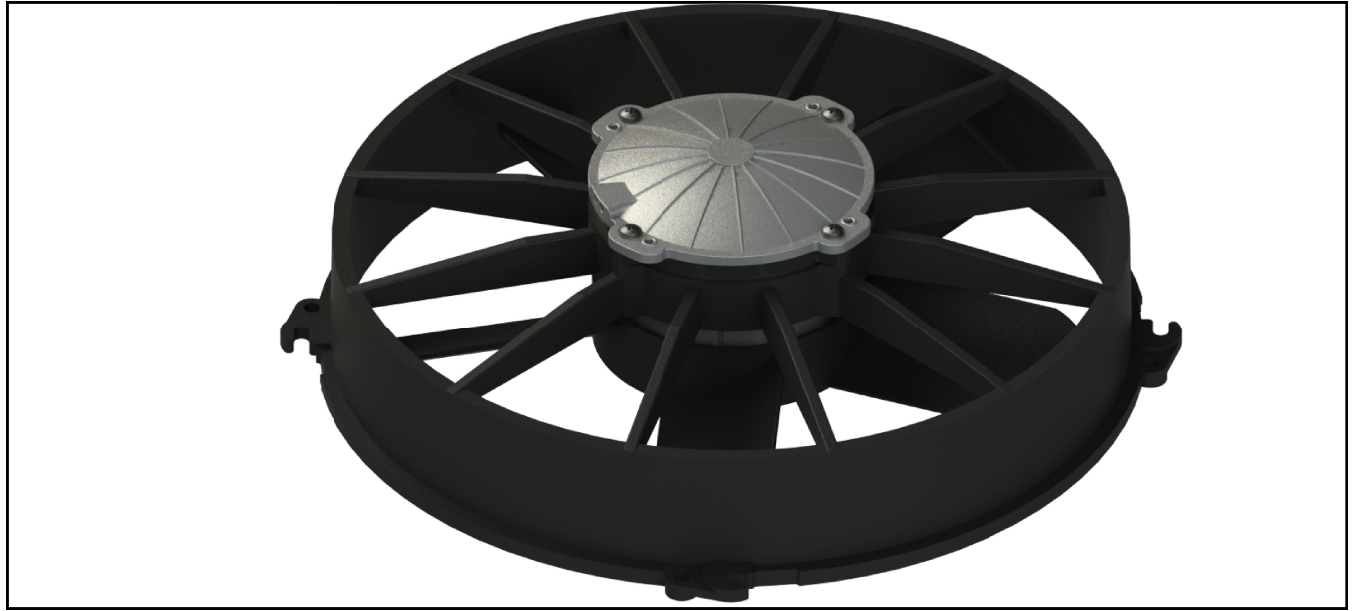

PART NUMBER :53812220

STRAIGHT BLADE AXIAL AIR BLOWER

TECHNICAL SPECIFICATIONS

Operating / Test Voltage	V	12 / 13
Number Of Speed		1
Volumetric Flow	Q	2200
Speed	rpm	2600
Current	A	Min 7.4/ Max 9
Noise	dBA	90
Vibrations	mm/s	2.5

CHARACTERISTIC SPECIFICATIONS

CURRENT (A)	STATIC PRESSURE (mmH ₂ O)	AIRFLOW (m ³ /h)

DIMENSIONAL DRAWING

CONNECTION DIAGRAM